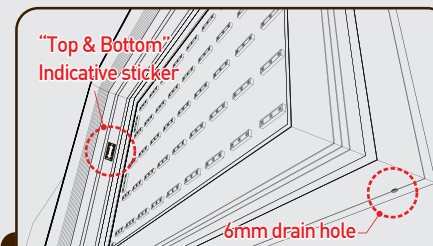

SA 232 SS FF LED SQ WM 175 5 - HALF COVER

This Flexface face Lightbox is..

- ✓ Type Single sided
- ✓ Where to fix Wall mounted
- ✓ Lighting source LED Lighting
- ✓ Cover size 5mm trims
- ✓ Colour White or Black (Others cost extra)

- Price do not include Printed Flexface & tension
- Price do not include packaging and Delivery

Installation_Wall mounted type

"Top & Bottom" indicative stickers on the side, predrilled 6mm drain hole on the bottom

20x20mm perimeter fixing area for easy installation

Remove screw from cover bar

Put the rope edge into sail track bar

Tension in the order of Top, Left, Right and Bottom

Put the cover bar back on, fix it with screw