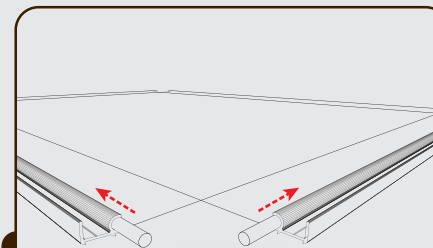

SA 232 SS FF LED SQ WM 175 5 - HALF COVER

This Flexface face Lightbox is..

- ✓ Type Single sided
- ✓ Where to fix Wall mounted
- ✓ Lighting source LED Lighting
- ✓ Cover size 5mm trims
- ✓ Colour White or Black (Others cost extra)

- Price do not include Printed Flexface & tension
- Price do not include packaging and Delivery

Installation_Wall mounted type

"Top & Bottom" indicative stickers on the side, predrilled 6mm drain hole on the bottom

20x20mm perimeter fixing area for easy installation

Remove screw from cover bar

Put the rope edge into sail track bar

Tension in the order of Top, Left, Right and Bottom

Put the cover bar back on, fix it with screw