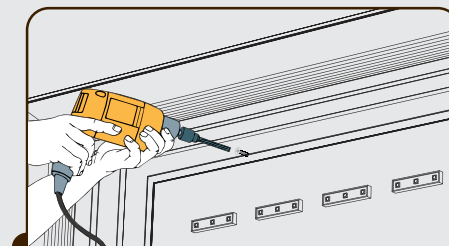

SA 232 SS FF LED SQ WM 175 5 - HALF COVER

This Flexface face Lightbox is..

- ✓ Type Single sided
- ✓ Where to fix Wall mounted
- ✓ Lighting source LED Lighting
- ✓ Cover size 5mm trims
- ✓ Colour White or Black (Others cost extra)

- Price do not include Printed Flexface & tension
- Price do not include packaging and Delivery

Installation_Wall mounted type

"Top & Bottom" indicative stickers on the side, predrilled 6mm drain hole on the bottom

20x20mm perimeter fixing area for easy installation

Remove screw from cover bar

Put the rope edge into sail track bar

Tension in the order of Top, Left, Right and Bottom

Put the cover bar back on, fix it with screw