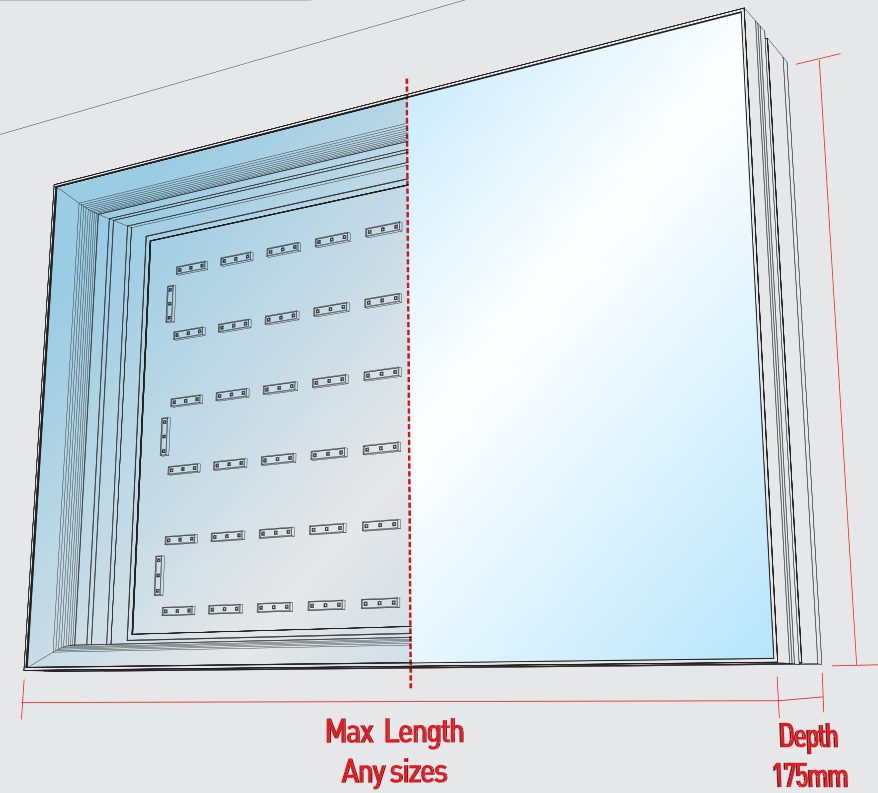

SA 232 SS FF LED SQ WM 175 5 - HALF COVER

This Flexface face Lightbox is..

- ✓ Type Single sided
- ✓ Where to fix Wall mounted
- ✓ Lighting source LED Lighting
- ✓ Cover size 5mm trims
- ✓ Colour White or Black (Others cost extra)

- Price do not include Printed Flexface & tension
- Price do not include packaging and Delivery

Installation_Wall mounted type

"Top & Bottom" indicative stickers on the side, predrilled 6mm drain hole on the bottom

20x20mm perimeter fixing area for easy installation

Remove screw from cover bar

Put the rope edge into sail track bar

Tension in the order of Top, Left, Right and Bottom

Put the cover bar back on, fix it with screw