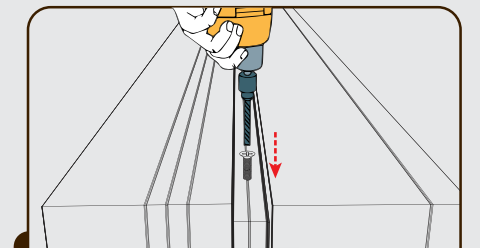

- Price do not include Printed Flexface & tension
- Price do not include packaging and Delivery

Installation_Wall mounted type

"Top & Bottom" indicative stickers on the side, predrilled 6mm drain hole on the bottom

20x20mm perimeter fixing area for easy installation

Remove screw from cover bar

Put the rope edge into sail track bar

Tension in the order of Top, Left, Right and Bottom

Put the cover bar back on, fix it with screw