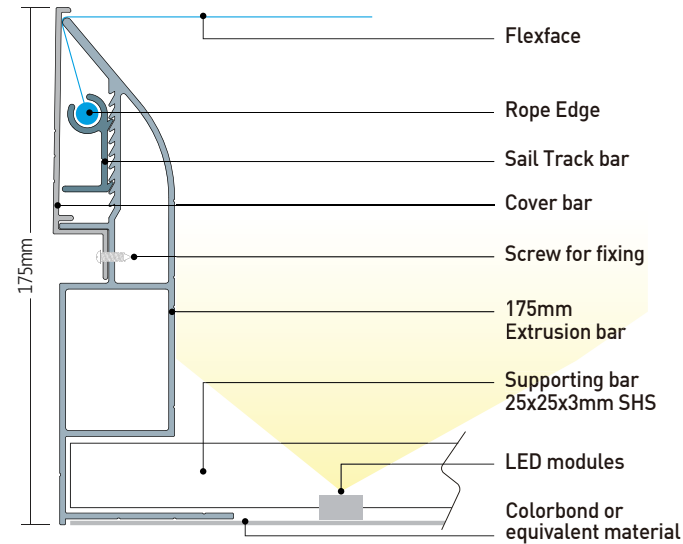

SA 232 SS FF LED SQ WM 175 5 - HALF COVER

This Flexface face Lightbox is..

- ✓ Type Single sided
- ✓ Where to fix Wall mounted
- ✓ Lighting source LED Lighting
- ✓ Cover size 5mm trims
- ✓ Colour White or Black (Others cost extra)

- Price do not include Printed Flexface & tension
- Price do not include packaging and Delivery

Installation_Wall mounted type

"Top & Bottom" indicative stickers on the side, predrilled 6mm drain hole on the bottom

20x20mm perimeter fixing area for easy installation

Remove screw from cover bar

Put the rope edge into sail track bar

Tension in the order of Top, Left, Right and Bottom

Put the cover bar back on, fix it with screw