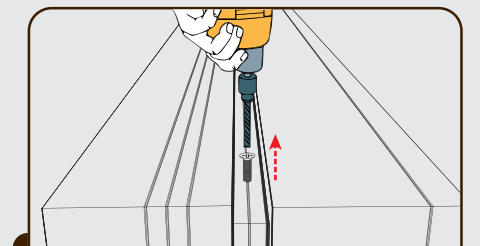

- Price do not include Printed Flexface & tension
- Price do not include packaging and Delivery

Installation_Wall mounted type

"Top & Bottom" indicative stickers on the side, predrilled 6mm drain hole on the bottom

20x20mm perimeter fixing area for easy installation

Remove screw from cover bar

Put the rope edge into sail track bar

Tension in the order of Top, Left, Right and Bottom

Put the cover bar back on, fix it with screw